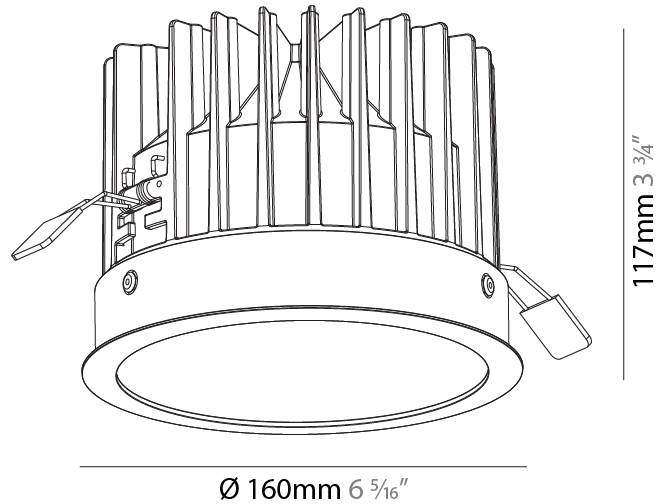

GENERAL

Series: Oiko
Subseries: Oiko Standard
Brand: Prolicht
Division: Architectural
Mounting Type: Recessed
Mounting Location: Ceiling
Subcategory: Downlight

PHYSICAL

Shape: Round
Diameter (mm): 160
Diameter (in): 6 ⁵/₁₆
Height (mm): 117
Height (in): 4 ⁵/₈
Ceiling Thickness (mm): 10 / 12.5 / 15
Ceiling Thickness (in): 3/8 or 1/2 or 9/16
Min. Recessing Depth (mm): 130
Min. Recessing Depth (in): 5 ¹/₈
Light Distribution: Downlight
Weight (kg): 0.98
Weight (lbs): 2.16
Fixture Finish: SSR / BKV / CWI / CRY / HAB / UFT / ITA / RUA / FTG / MYG / LOD / PUS / FRO / FUP / KIA / POP / BLS / SPG / MEY / GOH / GUM / CHC / COM / ABZ / JAG / OBR / MOS / ROR
Fixture Material: Aluminum Die Cast
Cut-out Measurements: D. - 155mm / 6 1/8"

ELECTRICAL

Lamp Type: LED (Zhaga Standard)
Input Wattage (W): 36.4
Total Output Wattage (W): 34
Dimming: Tri-Mode (Non-Dimming and Phase Dimming (120Vac only) and 0-10V Dimming)
Driver Included: No
Driver Location: Recessed Housing
Driver Type: Constant Current - Universal
Housing: See components
Input Voltage (V): 120 - 277
Constant Current (MA): 1050

LED

Number of LEDs: 1
Color Temperature (°K): 3000 / 3500 / 4000
Max. Delivered Lumen (lm): 2940 / 3061 / 3123
CRI: >90 CRI
Efficiency (%): 81 / 80 / 75
Lamp Life (hrs): 50000

OPTICAL

Reflector°: 17 / 30 / 50

RATINGS AND CERTIFICATIONS

Certified By: Certified for North American Standards
IP rating: IP20

PROJECT
TYPE
SPECIFIER
QUANTITY
DATE