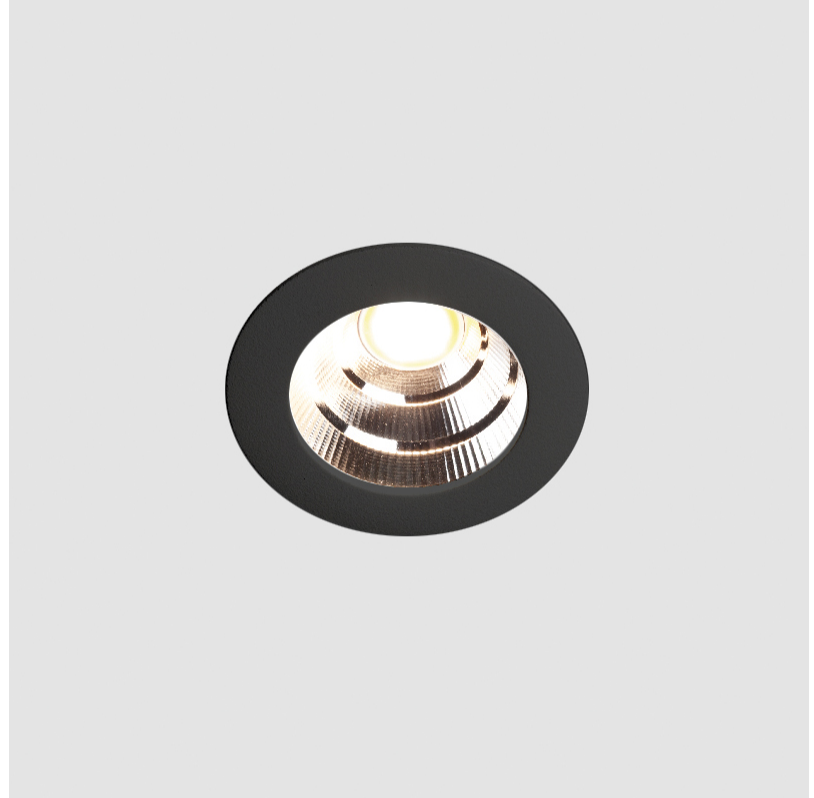

GENERAL

Series: Oiko
Subseries: Oiko Standard
Brand: Prolicht
Division: Architectural
Mounting Type: Recessed
Mounting Location: Ceiling
Subcategory: Downlight

PHYSICAL

Shape: Round
Diameter (mm): 64
Diameter (in): 2 1/2
Height (mm): 74
Height (in): 2 15/16
Ceiling Thickness (mm): 10 / 12.5 / 15
Ceiling Thickness (in): 3/8 or 1/2 or 9/16
Min. Recessing Depth (mm): 90
Min. Recessing Depth (in): 3 9/16
Light Distribution: Downlight
Weight (kg): 0.22
Weight (lbs): 0.49
Fixture Finish: SSR / BKV / CWI / CRY / HAB / UFT / ITA / RUA / FTG / MYG / LOD / PUS / FRO / FUP / KIA / POP / BLS / SPG / MEY / GOH / GUM / CHC / COM / ABZ / JAG / OBR / MOS / ROR
Fixture Material: Aluminum Die Cast
Cut-out Measurements: D. - 60mm / 2 3/8"

ELECTRICAL

Lamp Type: LED (Zhaga Standard)
Input Wattage (W): 14.3
Total Output Wattage (W): 13
Dimming: Tri-Mode (Non-Dimming and Phase Dimming (120Vac only) and 0-10V Dimming)
Driver Included: No
Driver Location: Remote
Driver Type: Constant Current - Universal
Driver Class: Class 2
Input Voltage (V): 120 - 277
Constant Current (MA): 350

LED

Number of LEDs: 1
Color Temperature (°K): 2700 / 3000 / 3500 / 4000
Max. Delivered Lumen (lm): 890 / 920 / 970 / 990
Nominal Lumen (lm): 1304 / 1352 / 1421 / 1450
CRI: >90 CRI
Lamp Life (hrs): 50000

OPTICAL

Reflector°: 20 / 40 / 60

RATINGS AND CERTIFICATIONS

Certified By: Certified for North American Standards
IP rating: IP20

74mm 2 15/16"

Ø 41mm 1 5/8"

Ø 64mm 2 1/2"