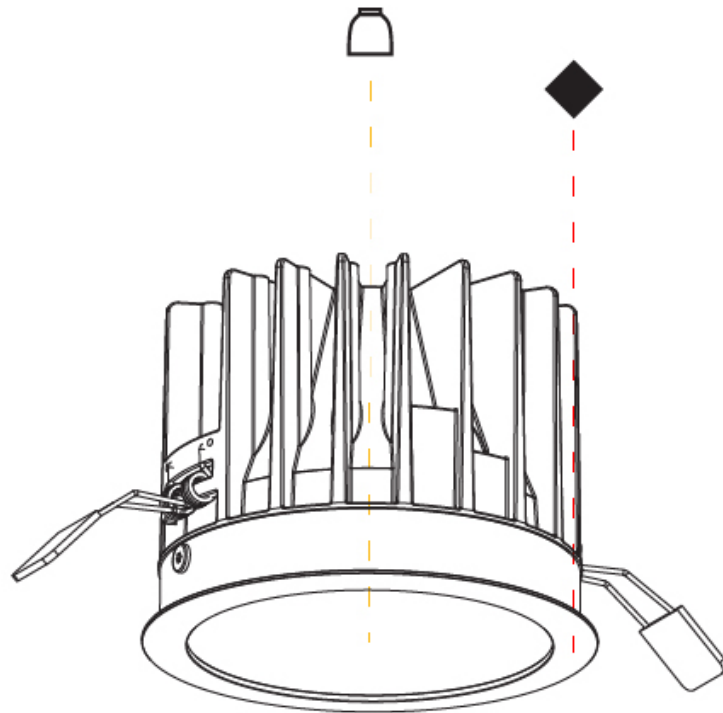

OIKO STANDARD RECESSED

A37868-

PROJECT	_____
TYPE	_____
SPECIFIER	_____
QUANTITY	_____
DATE	_____